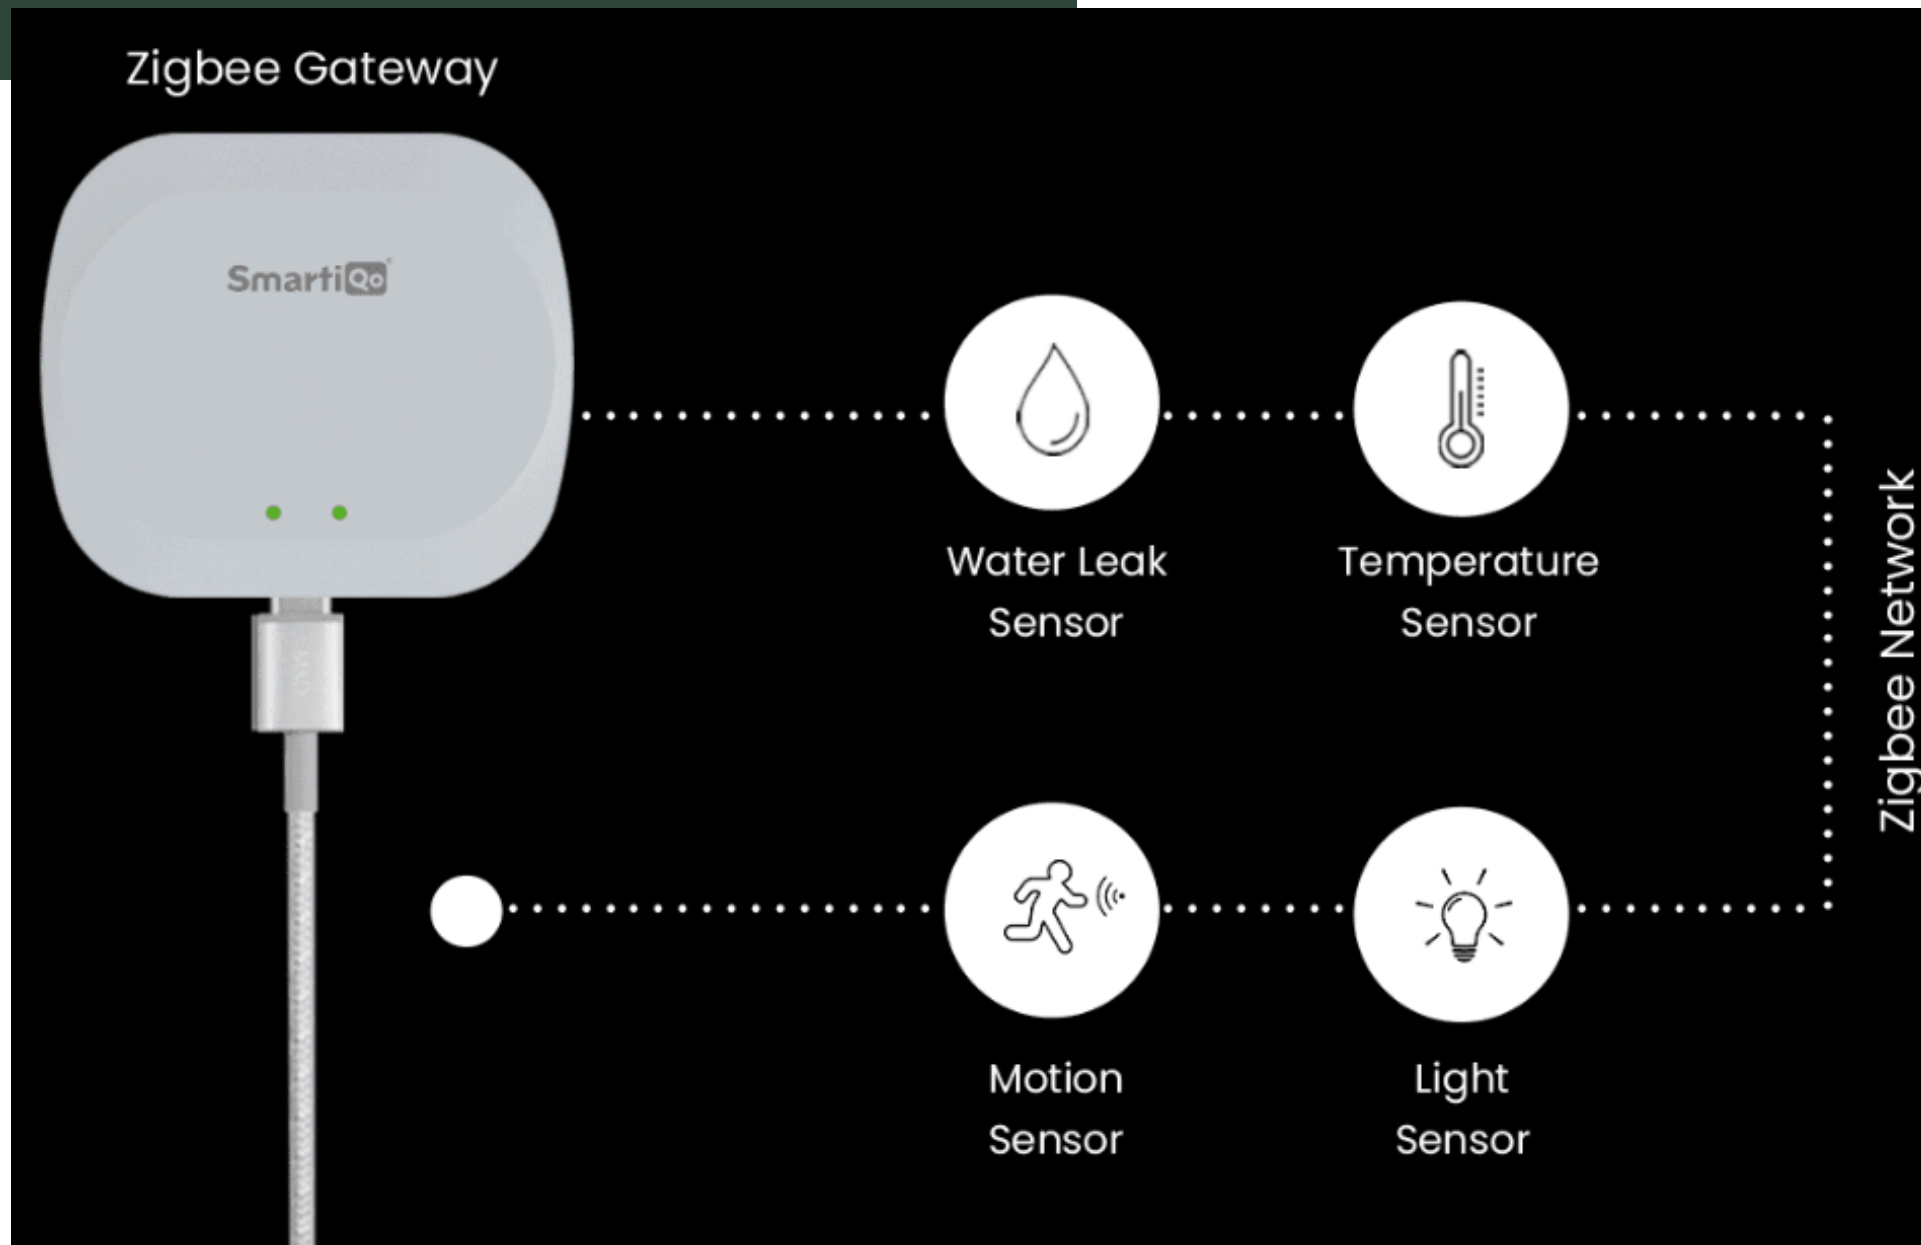

01 Simply Elegant

02 Yet Smarter

Zigbee Sensors

Real time monitoring using SmartiQo's Zigbee Sensors, will allow you for real time control.

Microwave Sensor

Wi-fi Door Sensor

RANGE
OF SENSORS

Light Illumance
Sensor

Motion
Sensor

Door Sensor

Temperature
Sensor

Water
Leak
Sensor

Wi-Fi Sensors

Wasting energy is an art in which humans have specialized over the years.
How about saving some energy by using SmartiQo's Wi-fi sensors?