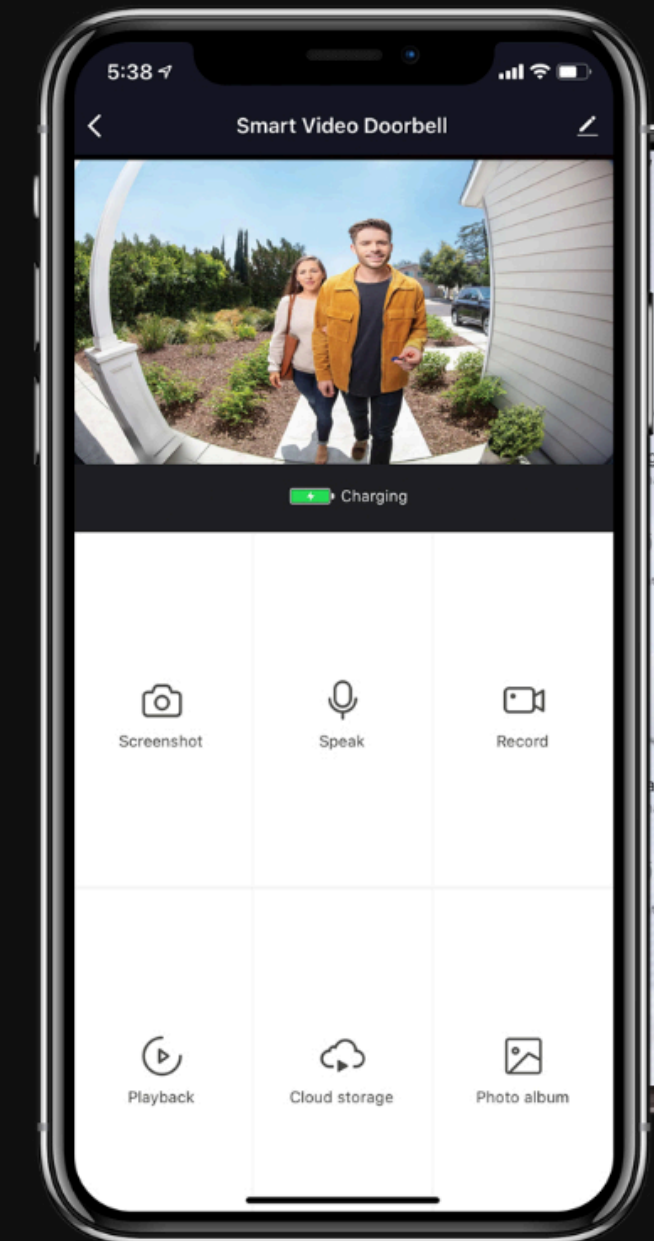

ONE TOUCH RINGING.

What better place to start securing your place, then your door?

SmartiQo's Smart Video Door Bell lets you control the ins and outs happening at your door via smartphone. So, no more running out to the door to see who's it, while baking an important meal in your kitchen, or missing out on someone because you are in your bathroom.

Cloud Storage

Full HD Recording

Voice Assistance

Motion Detection

HIGH CLASS QUALITY OF TAPING

Record | Capture | Playback

The inbuilt camera of SmartiQo's Smart Video Door Bell will give you the feel of the faces found around your door so that you can recognize and take immediate action of whether to allow or disallow the entry and exit of that visitor.

Smart Wifi Camera

Your security is SmartiQo's Smart Camera's top priority

VIDEO RECORDING AS WELL AS TWO WAY AUDIO POSSIBLE

Camera at work

SmartiQo's Smart Camera will video record the footage nearby and let you display it via your smartphone. It will also let you strike a conversation with the person in front of the device. This essentially means that with SmartiQo's Smart Camera in operation, it will be next to impossible for an intruder to enter the place where it is fixed without your permission. Ensuring the security of your place was never this easy as well as intriguing, as much as it gets after the installation of SmartiQo's Smart Camera.