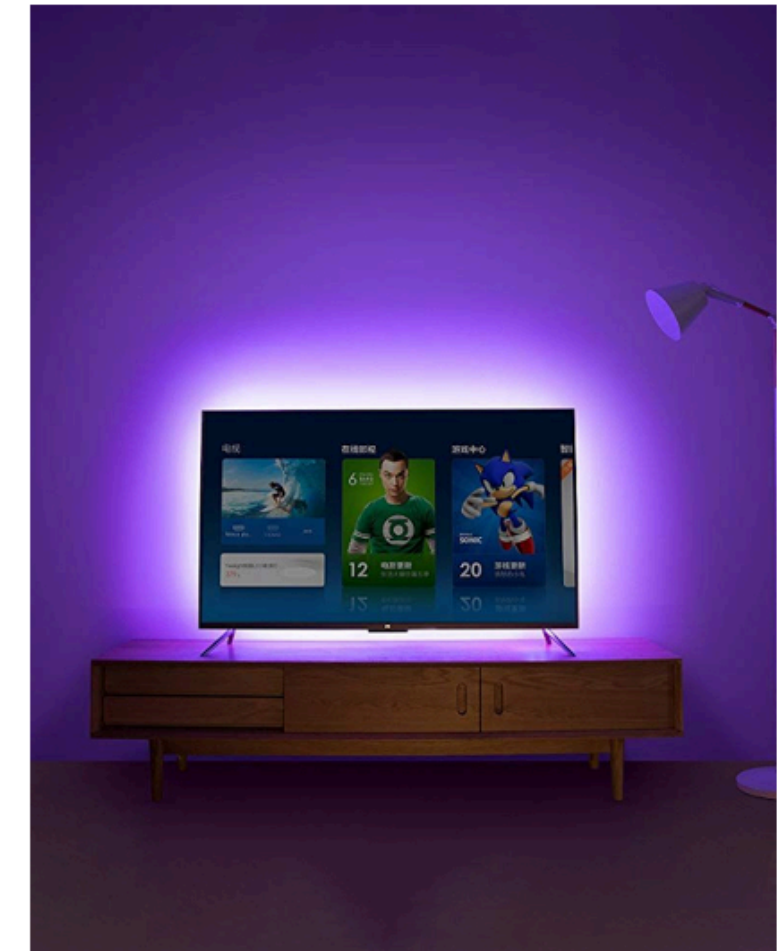

02 Yet Smarter