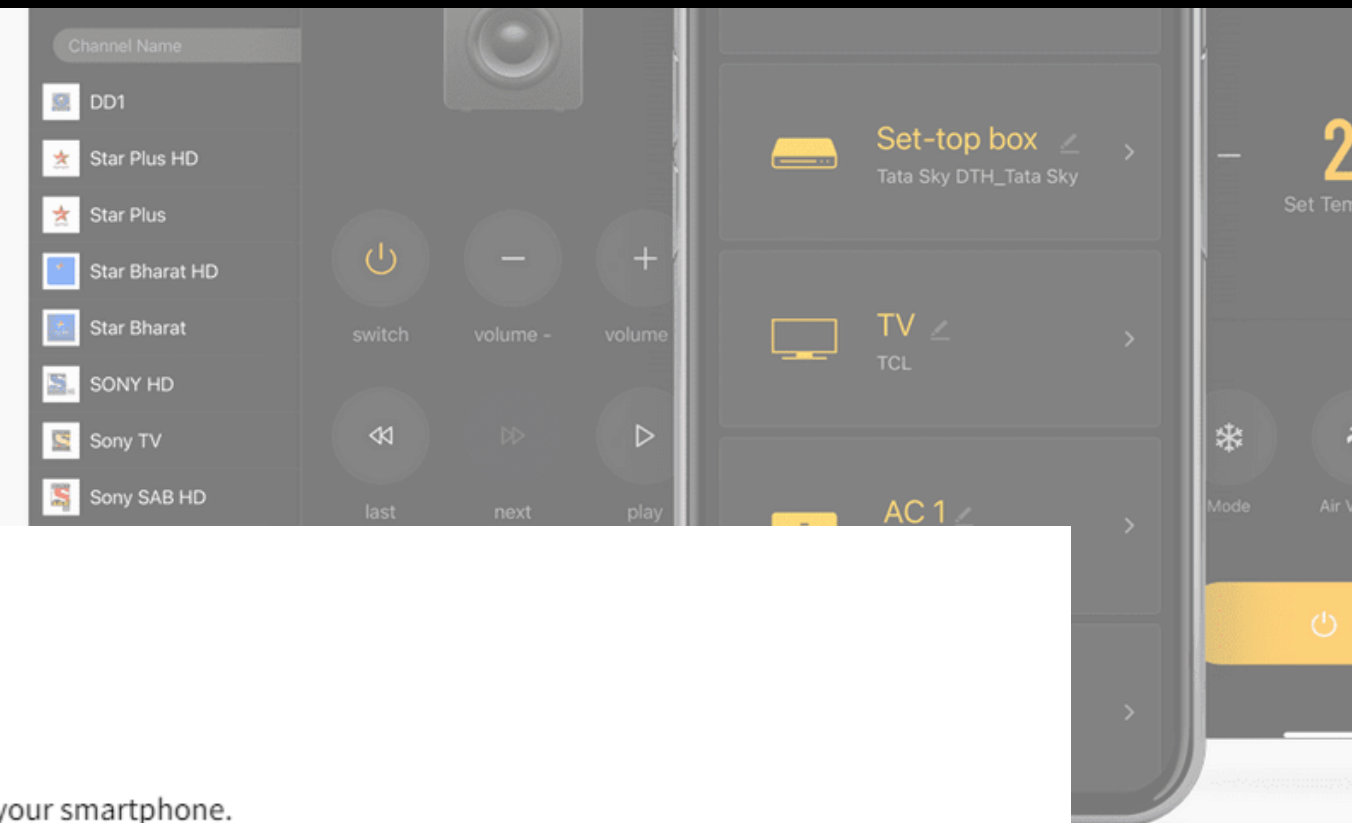

ALL ON YOUR FINGERTIP

Be it controlling your AC, or turning on your TV!

Changing the channel of your television, or blowing your garden bulb!

Even your audio player and a lot more can be controlled using SmartiQo's Smart Remote Control from your smartphone.

DINING ROOM AC
TURN OFF AC

BEDROOM TV
TURN ON TV

DINING ROOM DISH TV
CHANGE CHANNEL

GARDEN BULB
LOW BRIGHTNESS

BEDROOM SPEAKER
VOLUME DOWN

AUDIO PLAYER
PLAY NEXT TRACK

BEDROOM AC
FAN SPEED DOWN